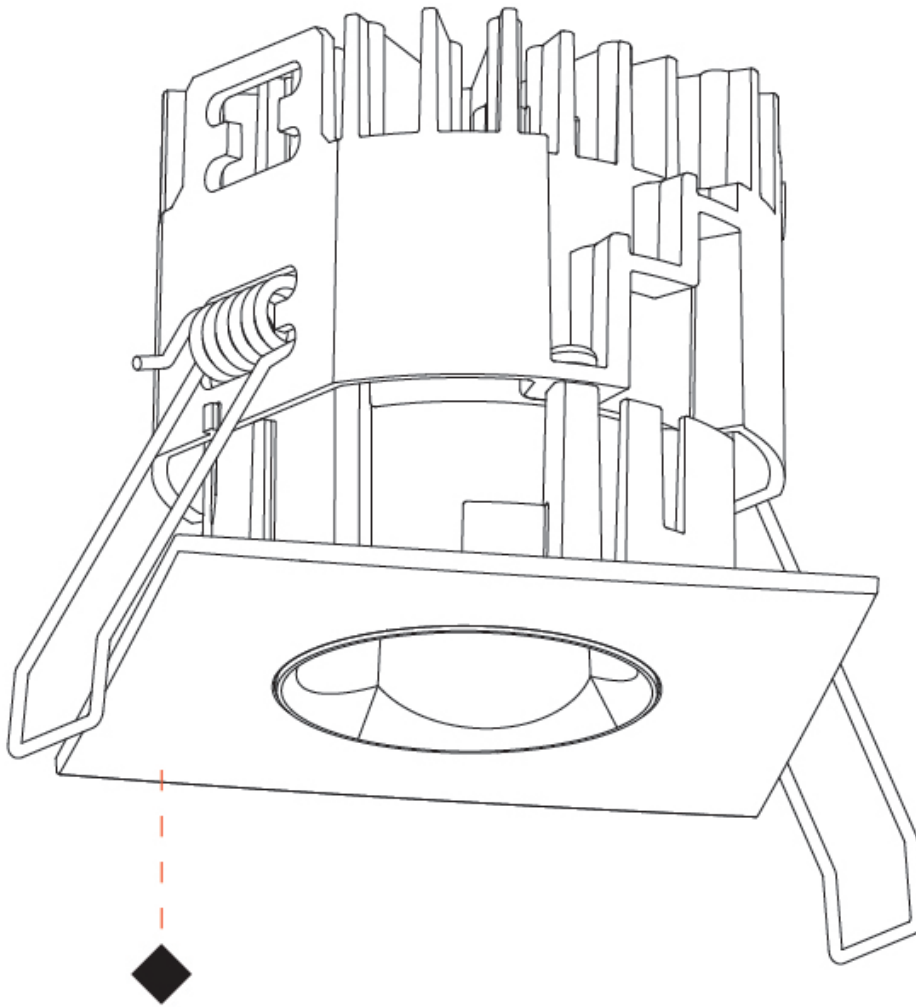

OIKO PRO SQUARE FIXED RECESSED

A35955-

PROJECT _____

TYPE _____

SPECIFIER _____

QUANTITY _____

DATE _____

A